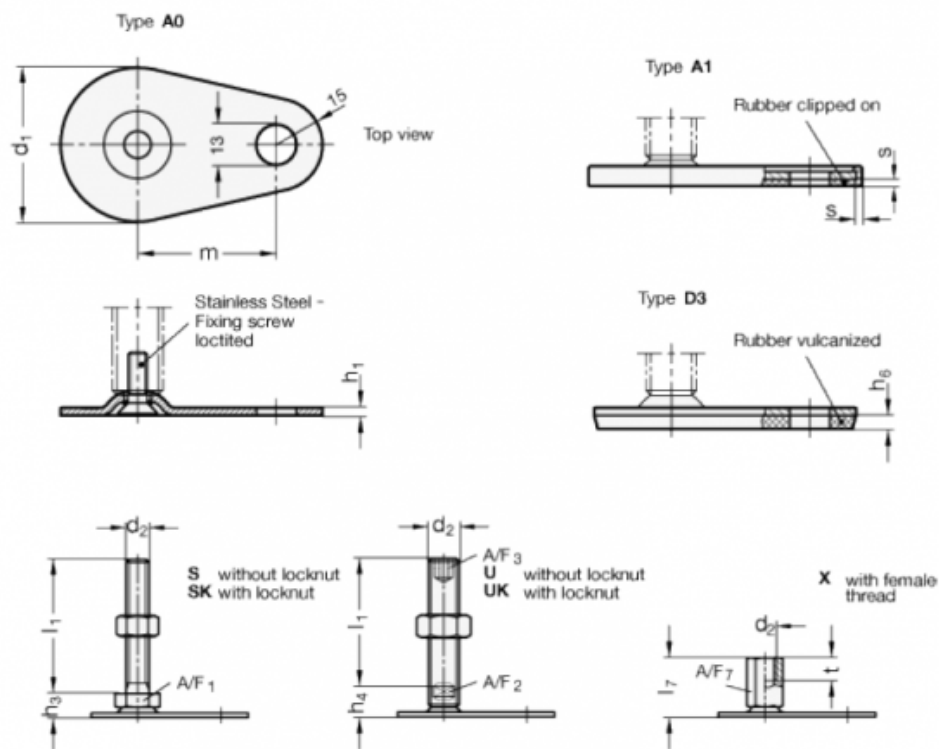

Data Sheet

Article number: 204250M863A0SK
 Description: E+G levelling foot
 GN 42-50-M8-63-A0-SK
 Note: SK With nut, External hexagon at the bottom

Measures

| | |
|-----------|-----|
| A/F1 = 17 | s = |
| d1 = 50 | |
| d2 = M8 | |
| h1 = 2.5 | |
| h3 = 11 | |
| h6 = | |
| l1 = 63 | |
| m = 45 | |